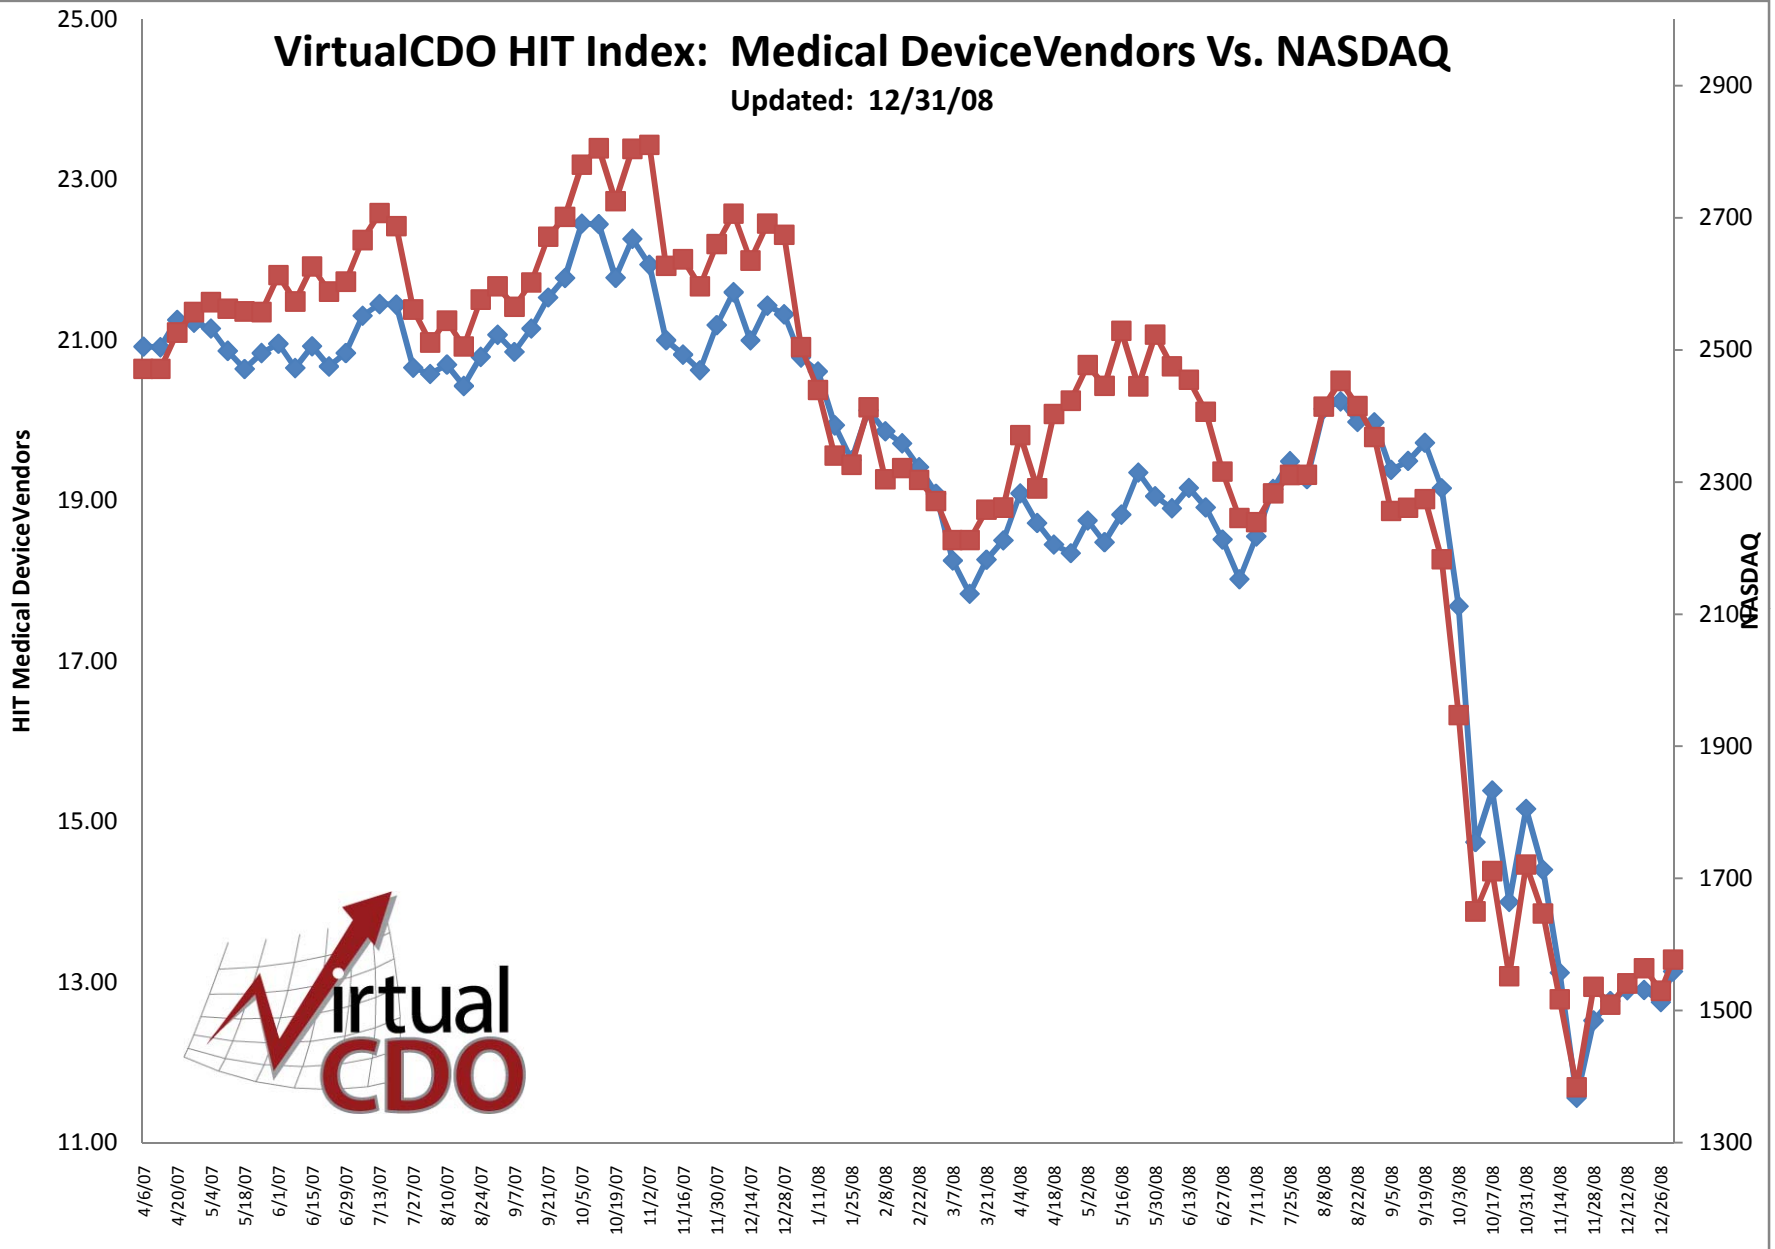

# VirtualCDO HIT Index: Medical Device Vendors Vs. NASDAQ

Updated: 12/31/08

◆ AVG Aggregate Medical Devices     
 ■ NASDAQ Composite